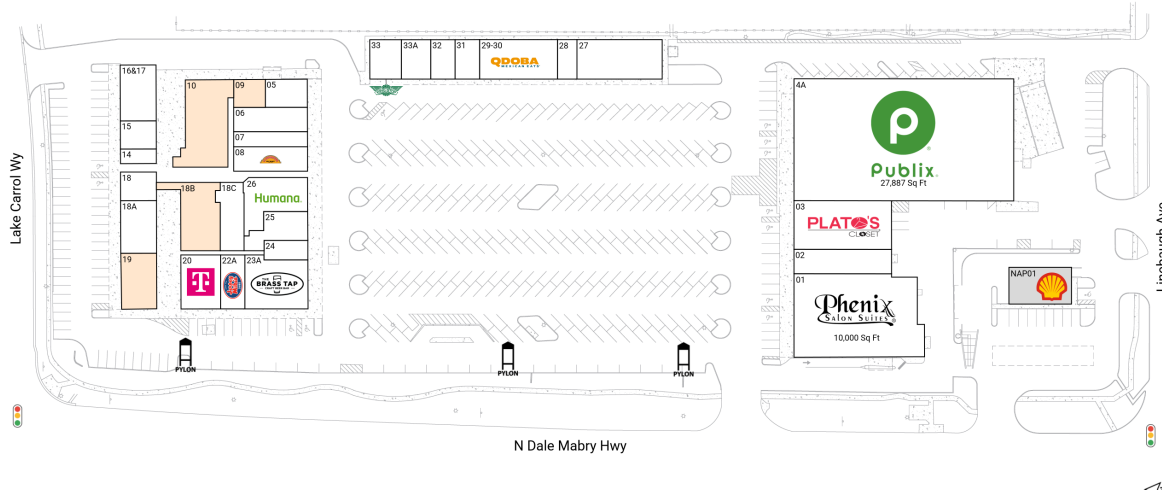

Carrollwood Center

10025-10235 N. Dale Mabry Highway | Tampa, FL 33618

Hillsborough County Tampa-St. Petersburg-Clearwater, FL 92,678 Sq Ft

28.0417, -82.5040

Available Spaces

09	1,000 Sq Ft	360°	18B	1,700 Sq Ft
10	3,397 Sq Ft	360°	19	2,106 Sq Ft 360°

Current Tenants Space size listed in square feet

01	Phenix Salon Suites	10,000
02	IVX Health	2,500
03	Plato's Closet	5,000
4A	Publix	27,887
05	Mr. Empanada	1,350
06	The Bello Nail Bar	1,873
07	Florida West Coast Credit Unio	1,155
08	La Michoacana Meat Market	1,961
14	Kim's Tailor	546
15	Carrollwood Barber Shop	1,068
16&17	Laundry Boys	2,121
18	Revello Medical Center	1,275
18A	DGlo Beauty	2,000
18C	Elena M. Morreale, D.C., P.A.	1,550
20	T-Mobile	2,200
22A	Jersey Mike's	1,375
23A	The Brass Tap	3,280
24	Livia MedSpa	900
25	The Hungry Greek	1,700
26	Humana	2,725
27	JETSET Pilates	3,500
28	Queenie Hair Studio	800
29-30	Qdoba Mexican Grill	3,200
31	China Garden	1,009
32	H & M Cellphone and Accessories	1,000
33	Wingstop	1,293
33A	Sailing Poke Bowl	1,207
NAP01	Shell Oil	0

This site plan is for illustrative and information purposes only, showing the general layout of the shopping center; and is not a legal survey. Brixmor makes no representation or warranty that the shopping center is exactly as depicted as site conditions and tenant mix are subject to change over time.